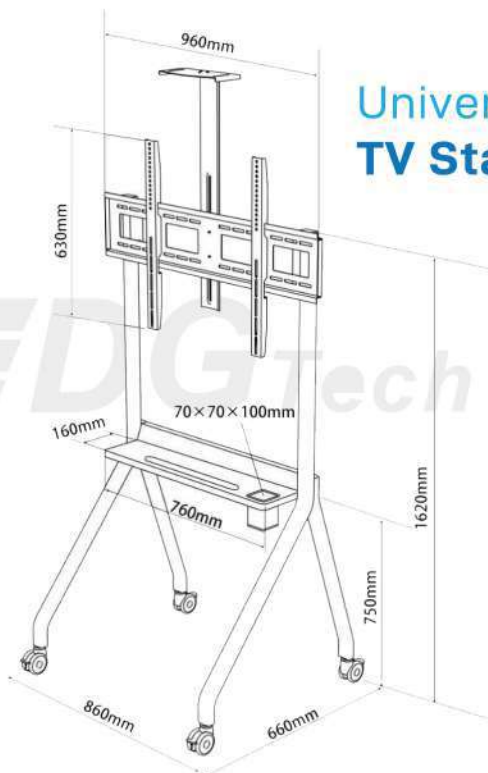

DG 115B FS

HEAVY DUTY MOBILE TV CART

Fits most 42"- 86"

Universal Mobile TV Cart TV Stand With Wheels

Weight Capacity

80 Kgs

Curved Monitor

VESA Compatible

900x600

Screen Size

42"-86"

Swivel castor Locking wheels

Metal shelf